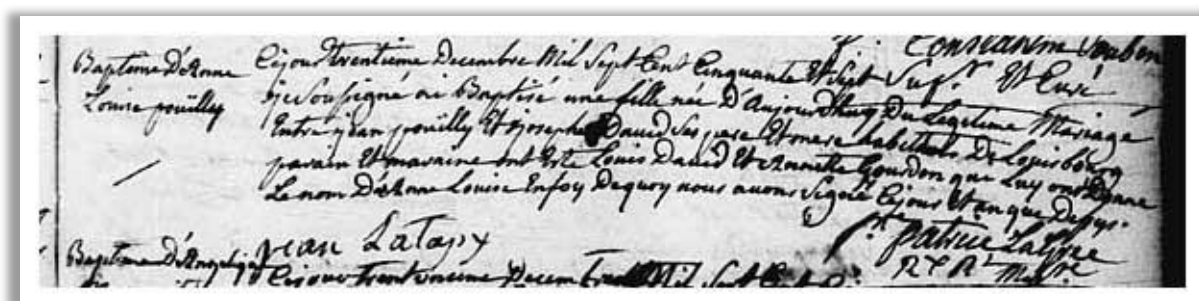

Primary Source Documents, Transcriptions, Extracts and / or Abstracts

Primary Source Document: Baptism record of *Anne Louise Pouilly* - 30 December 1757

Primary Source Archival Repository:

Archives Canada France

Website Link: <http://www.archivescanadafrance.org>

Primary Source Archival Database:

Archives nationales d'outre-mer (ANOM, France)

Search Link: [Search](#)

Primary Source Document Description:

Description Link: [Ile Royale: Louisbourg Deux registres et un cahier reliés ensemble.](#)

Image Link: [(ANOM), COL G1 409, Register II, Folio 33v, Page/Image 164.](#)

Primary Source Document Extract:

Note: To view images on the Archives Canada France website you must have Adobe SVG Viewer installed on your PC.

Primary Source Document Extract Translation: (Note: Incomplete pending further translation)